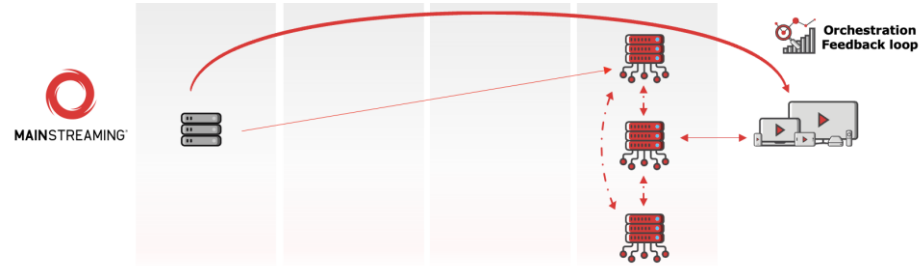

Sustainability

Greener
tech
by design

Born with less caching layers, and with software solutions to reduce power consumption.

Greener
industry

www.GreeningofStreaming.org

Founding Member of
Greening of Streaming

Carbon
neutral
company