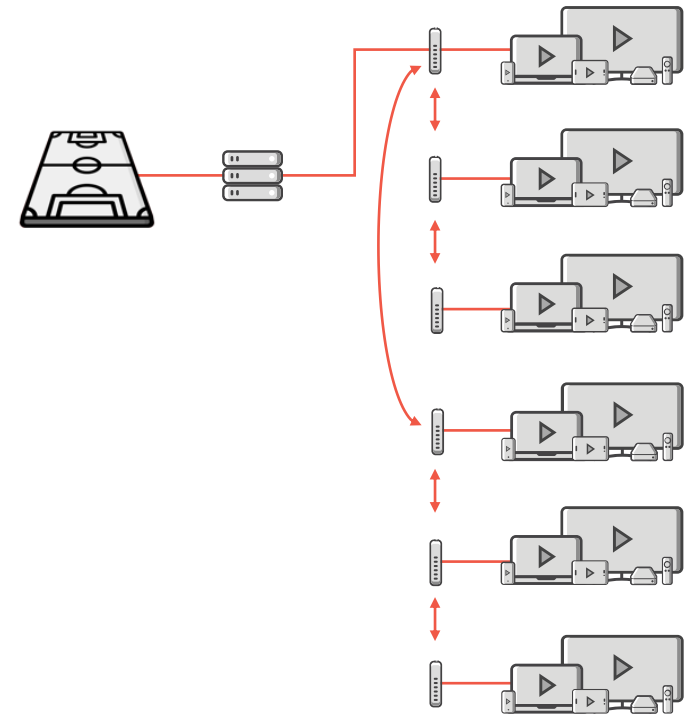

The Edge approach

«Plumber» approach

«Edge» approach

 Origin

 Acquirer Parent

 Edge

Smart Edge Architecture - Live Content Distribution

Origin

Acquirers

Edges

Deep Edges

Audience

Smart Origin

Get the best video quality from the Origin server

Contents are requested just once from Origin servers, avoiding rebuffering and streaming errors while protecting the Origin from overload and minimizing network traffic.

AI Orchestrator

Define network path based on KPI feedback loops

Advanced viewers, location detections, and the ability to coordinate all streaming resources on the fly lead to a proper connection of the viewers to the best and closest deep EDGE server, thus granting broadcast-grade QoE