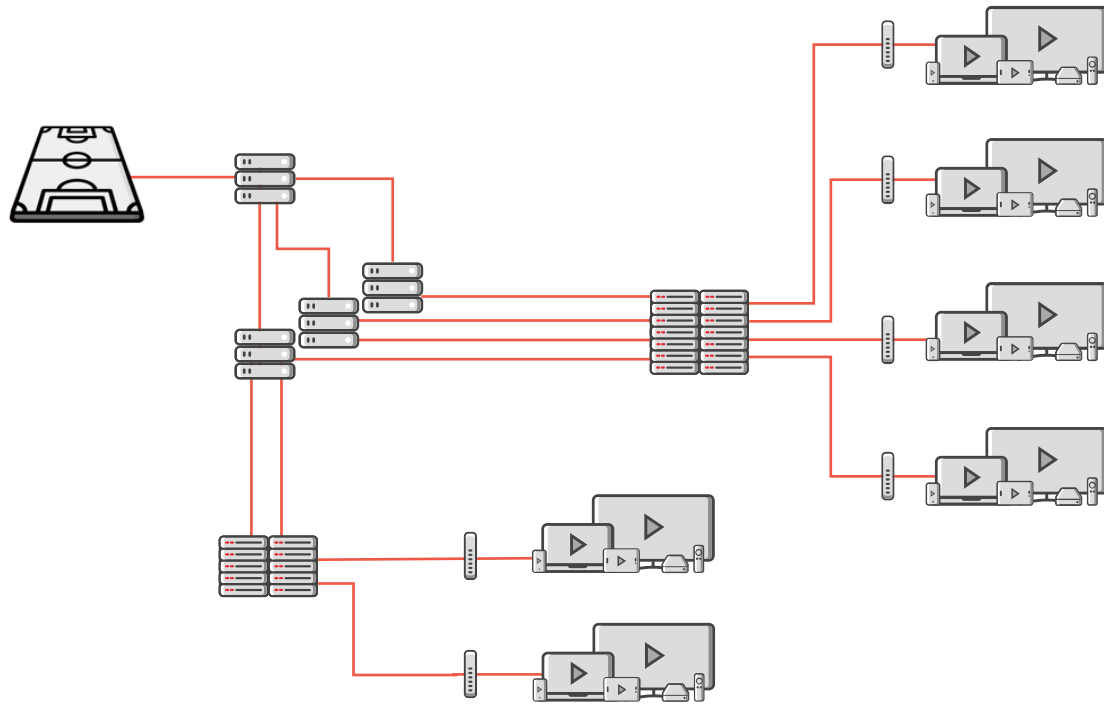

The Edge approach

«Plumber» approach

«Edge» approach

 Origin

 Acquirer Parent

 Edge

Smart Edge Architecture - Live Content Distribution

Origin

AI Orchestrator

Define network path based on KPI feedback loops

Advanced viewers, location detections, and the ability to coordinate all streaming resources on the fly lead to a proper connection of the viewers to the best and closest deep EDGE server, thus granting broadcast-grade QoE